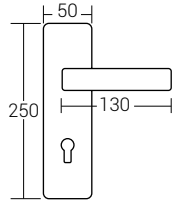

Nikel - Saten
nickel - satin
Code: A9003-3

Nikel - Saten
nickel - satin
Code: A9003-1

Nikel - Saten
nickel - satin
Code: A9003-2

A9003

	Kutu Psc-Box	Koli Package	Tip Type	Nikel/Saten nickel - satin	Albrifin/Saten albrifin - satin	Mat Siyah matte black	Albrifin albrifin
Kare Rozetli Square Rosette	2 Tk	60 Tk	Oda	---	---	---	---
			Wc	---	---	---	---
Yuvarlak Rozetli Round Rosette	2 Tk	60 Tk	Oda	---	---	---	---
			Wc	---	---	---	---
Aynalı Plate	2 Tk	40 Tk	Oda	---	---	---	---
			Wc	---	---	---	---