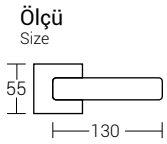

Kutu Psc-Box	Koli Package	Tip Type	İnoks inox	Nikel/Satin nickel - satin	Albrifin/Satin albrifin- satin	Mat Siyah matte black	Siyah-Albirifin matte black- albrifin
1 Tk	30 Tk	Oda	---	---	---	---	---
		Wc	---	---	---	---	---