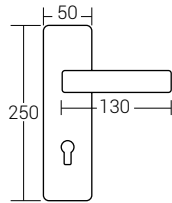

Nikel - Saten
nickel - satin
Code: A9008-1