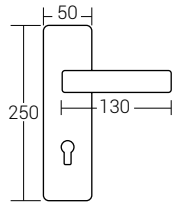

Type
Type
Room Cyl Wc