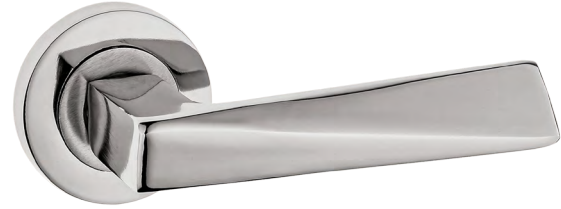

Nikel - Saten
nickel - satin
Code: A9005-3

Type
Type
Room Cyl Wc

Nikel - Saten
nickel - satin
Code: A9005-1

Ölçü
Size
Type
Type
Room Cyl Wc

Nikel - Saten
nickel - satin
Code: A9005-2

Ölçü
Size
Type
Type
Room Cyl Wc