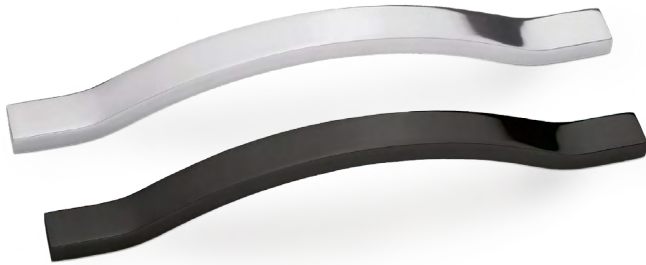

Material : Alüminyum
Profil 18x7

A403

Ölçü Size	Kutu Psc-Box	Koli Package	Krom chrome	İnoks inox	Altın gold	Mat Siyah matte black
128 mm	---	---	---	---	---	---
160 mm	---	---	---	---	---	---
192 mm	---	---	---	---	---	---
224 mm	---	---	---	---	---	---