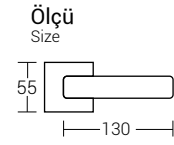

Nikel - Saten
nickel - satin
Code: A9006-2