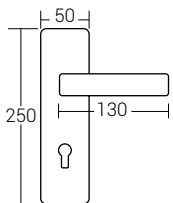

Type

Type

Room

Cyl

Wc

Kutu
Psc-Box

1 Tk

Koli
Package

20 Tk

Tip
Type

Oda

Wc

İnoks
inox

Nikel/Satin
nickel - satin

Albrifin/Satin
albrifin- satin

Mat Siyah
matte black

Siyah-Albirifin
matte black- albrifin

A8003-3