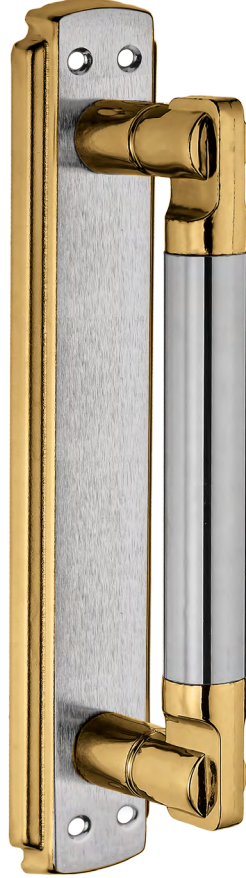

Albrifin - Saten
albrifin- satin
Code: A9105