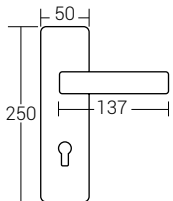

Type

Type

Room

Cyl

Wc

Kutu
Psc-Box

Koli
Package

Tip
Type

İnoks
inoks

Nikel/Saten
nickel - satin

Albrifin/Saten
albrifin- satin

Mat Siyah
matte black

---

1 Tk

20 Tk

Oda

Wc

A8052-3