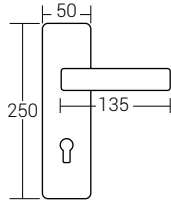

Nikel - Saten
nickel - satin
Code: A9013-3

Nikel - Saten
nickel - satin
Code: A9013-1

Nikel - Saten
nickel - satin
Code: A9013-2

A9013

	Kutu Psc-Box	Koli Package	Tip Type	Nikel/Saten nickel - satin	Albrifin/Saten albrifin- satin	Mat Siyah matte black	Albrifin albrifin
Kare Rozetli Square Rosette	2 Tk	60 Tk	Oda	---	---	---	---
			Wc	---	---	---	---
Yuvarlak Rozetli Round Rosette	2 Tk	60 Tk	Oda	---	---	---	---
			Wc	---	---	---	---
Aynalı Plate	2 Tk	40 Tk	Oda	---	---	---	---
			Wc	---	---	---	---