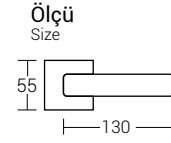

Nikel - Saten
nickel - satin
Code: A9011-2