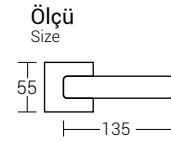

Ölçü
Size
Type
Type
Room Cyl Wc