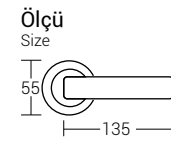

A9014

	Kutu Psc-Box	Koli Package	Tip Type	Nikel/Saten nickel - satin	Albrifin/Saten albrifin- satin	Mat Siyah matte black	Albrifin albrifin
Kare Rozetli Square Rosette	2 Tk	60 Tk	Oda	---	---	---	---
			Wc	---	---	---	---
Yuvarlak Rozetli Round Rosette	2 Tk	60 Tk	Oda	---	---	---	---
			Wc	---	---	---	---
Aynalı Plate	2 Tk	40 Tk	Oda	---	---	---	---
			Wc	---	---	---	---