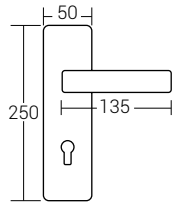

Nikel - Saten
nickel - satin
Code: A9014-1