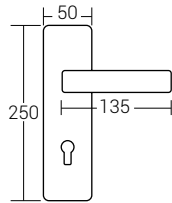

Nikel - Saten
nickel - satin
Code: A9010-3

Nikel - Saten
nickel - satin
Code: A9010-1

Nikel - Saten
nickel - satin
Code: A9010-2

A9010

	Kutu Psc-Box	Koli Package	Tip Type	Nikel/Saten nickel - satin	Albrifin/Saten albrifin- satin	Mat Siyah matte black	Albrifin albrifin
Kare Rozetli Square Rosette	2 Tk	60 Tk	Oda	---	---	---	---
			Wc	---	---	---	---
Yuvarlak Rozetli Round Rosette	2 Tk	60 Tk	Oda	---	---	---	---
			Wc	---	---	---	---
Aynalı Plate	2 Tk	40 Tk	Oda	---	---	---	---
			Wc	---	---	---	---