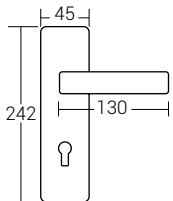

Mat Siyah
matte black

Siyah-Albirifin
matte black- albrifin

A8001-3

Nikel - Saten
nickel - satin
Code: A8001-4

Albirifin - Saten
albrifin- satin
Code: A8001-4

İnoks
inox
Code: A8001-4

Mat Siyah
matte black
Code: A8001-4