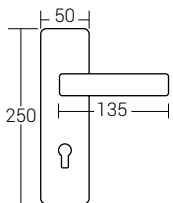

Type

Type

Room

Cyl

Wc

Kutu
Psc-Box

1 Tk

Koli
Package

20 Tk

Tip
Type

Oda

Wc

İnoks
inox

Nikel/Saten
nickel - satin

Albrifin/Saten
albrifin- satin

Mat Siyah
matte black

A8051-3