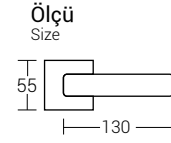

Ölçü
Size
Type
Type
Room Cyl Wc