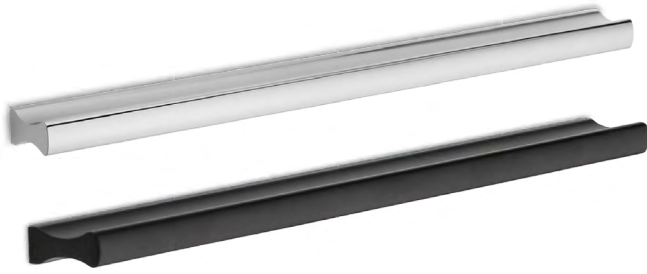

A409

Material : Alüminyum

Ölçü Size	Kutu Psc-Box	Koli Package	Krom chrome	İnoks inox	Altın gold	Mat Siyah matte black
96 mm	---	---	---	---	---	---
128 mm	---	---	---	---	---	---
160 mm	---	---	---	---	---	---
192 mm	---	---	---	---	---	---
224 mm	---	---	---	---	---	---