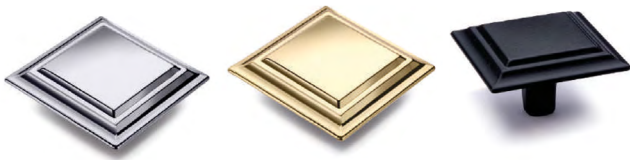

A661

Kutu Psc-Box	Koli Package	Krom chrome	İnoks inox	Altın gold	Mat Siyah matte black	Mat Krom matte chrome	Saten satin
---	---	---	---	---	---	---	---