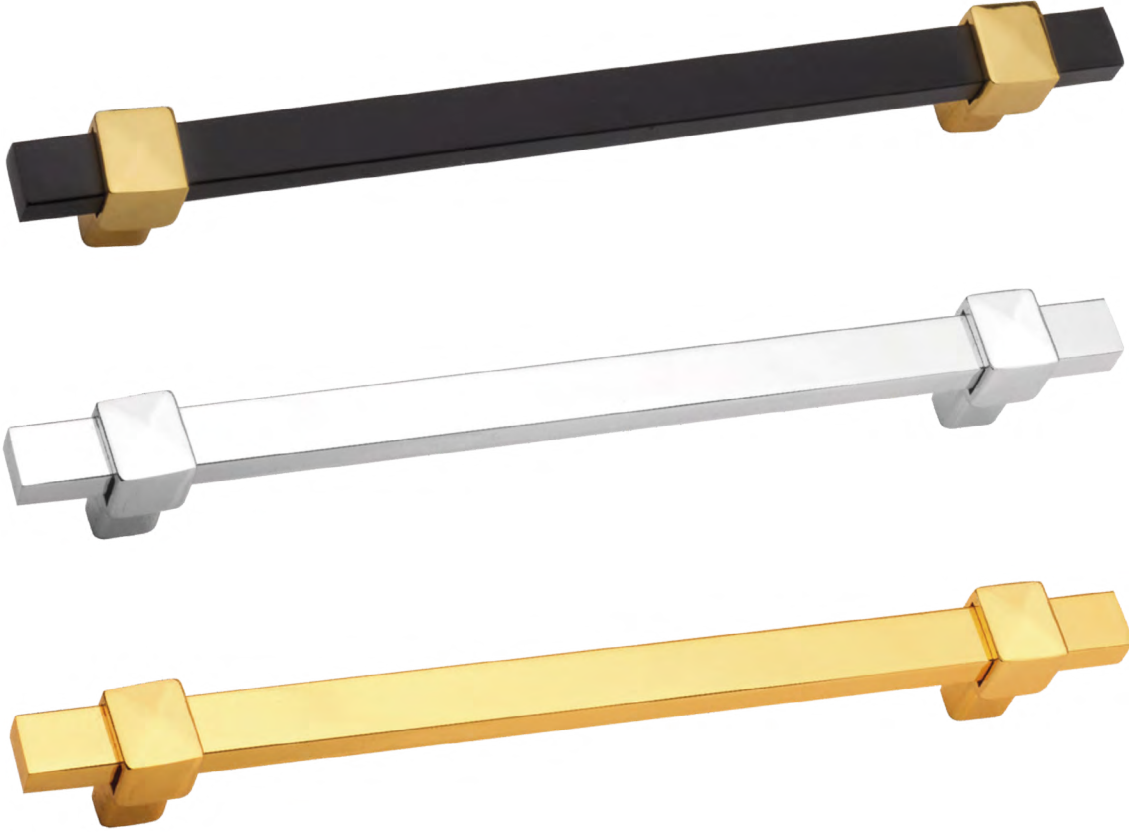

A108

Ölçü Size	Kutu Psc-Box	Koli Package	Krom chrome	Altın gold	Mat Siyah matte black	Krom Beyaz - Siyah chrome white- black	Altın Beyaz - Siyah gold white- black
96 mm	---	---	---	---	---	---	---
128 mm	---	---	---	---	---	---	---
160 mm	---	---	---	---	---	---	---
192 mm	---	---	---	---	---	---	---
224 mm	---	---	---	---	---	---	---
256 mm	---	---	---	---	---	---	---
288 mm	---	---	---	---	---	---	---
320 mm	---	---	---	---	---	---	---