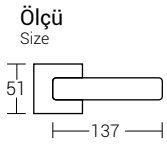

Type

Type

Room

Cyl

Wc

Kutu
Psc-Box

1 Tk

Koli
Package

30 Tk

Tip
Type

Oda

Wc

İnoks
inox

Nikel/İnoks
nickel - İnoks

M. Alb/İnoks
m. alb- inox

Mat Siyah
matte black

M. Siyah-Alb
m. black- m. alb