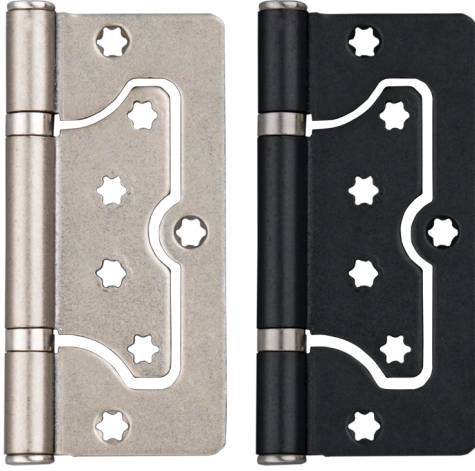

Nikel - Saten
nickel - satin
Code: A9105

Albrifin - Saten
albrifin- satin
Code: A9105

Mat Siyah
matte black
Code: A9105

A9105

Ölçü Size	Nikel/Saten nickel - satin	Albrifin/Saten albrifin- satin	Mat Siyah matte black
---	---	---	---