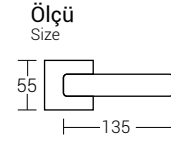

Nikel - Saten
nickel - satin
Code: A9014-2