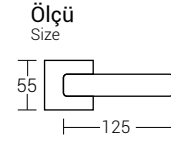

Ölçü
Size
Type
Type
Room Cyl Wc