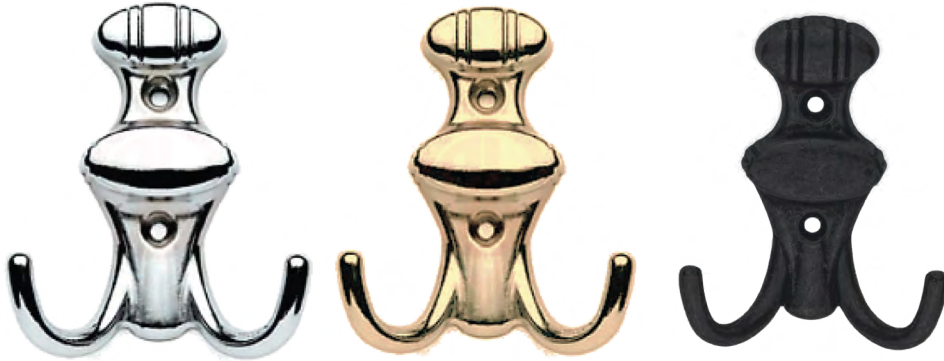

A714

Ölçü Size	Kutu Psc-Box	Koli Package	Krom chrome	Altın gold	Mat Siyah matte black
---	---	---	---	---	---