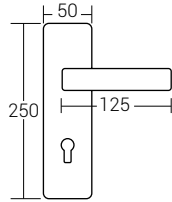

Nikel - Saten
nickel - satin
Code: A9005-3

Nikel - Saten
nickel - satin
Code: A9005-1

Nikel - Saten
nickel - satin
Code: A9005-2

A9005

	Kutu Psc-Box	Koli Package	Tip Type	Nikel/Saten nickel - satin	Albrifin/Saten albrifin- satin	Mat Siyah matte black	Albrifin albrifin
Kare Rozetli Square Rosette	2 Tk	60 Tk	Oda	---	---	---	---
			Wc	---	---	---	---
Yuvarlak Rozetli Round Rosette	2 Tk	60 Tk	Oda	---	---	---	---
			Wc	---	---	---	---
Aynalı Plate	2 Tk	40 Tk	Oda	---	---	---	---
			Wc	---	---	---	---