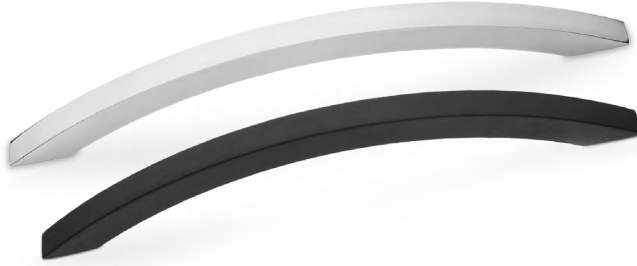

Material : Alüminyum

■ Profil
10x10

A407

Ölçü Size	Kutu Psc-Box	Koli Package	Krom chrome	İnoks inox	Altın gold	Mat Siyah matte black
128 mm	---	---	---	---	---	---
160 mm	---	---	---	---	---	---
192 mm	---	---	---	---	---	---
224 mm	---	---	---	---	---	---