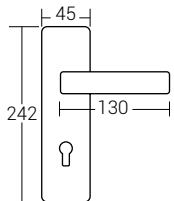

Type

Type

Room

Cyl

Wc

Kutu
Psc-Box

1 Tk

Koli
Package

20 Tk

Tip
Type

Oda

Wc

İnoks
inox

Nikel/Saten
nickel - satin

Albrifin/Saten
albrifin- satin

Mat Siyah
matte black

Siyah-Albrifin
matte black- albrifin

A8002-4