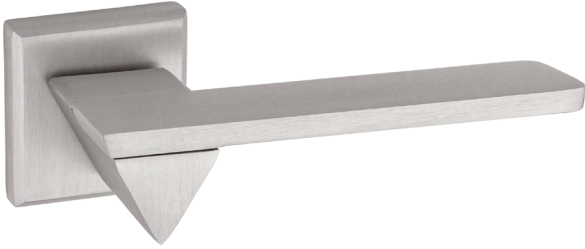

İnoks
inox
Code: A8052-1