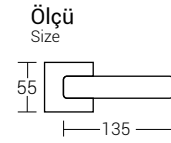

Nikel - Saten
nickel - satin
Code: A9015-2