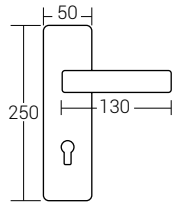

KAPI KOLLARI

DOOR HANDLES

Nikel - Saten
nickel - satin
Code: A9001-3

Nikel - Saten
nickel - satin
Code: A9001-1

Nikel - Saten
nickel - satin
Code: A9001-2

A9001

	Kutu Psc-Box	Koli Package	Tip Type	Nikel/Saten nickel - satin	Albrifin/Saten albrifin- satin	Mat Siyah matte black	Albrifin albrifin
Kare Rozetli Square Rosette	2 Tk	60 Tk	Oda	---	---	---	---
			Wc	---	---	---	---
Yuvarlak Rozetli Round Rosette	2 Tk	60 Tk	Oda	---	---	---	---
			Wc	---	---	---	---
Aynalı Plate	2 Tk	40 Tk	Oda	---	---	---	---
			Wc	---	---	---	---