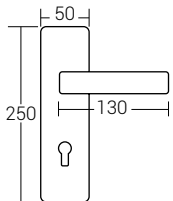

M. Siyah-Alb
m. black- m. alb

Nikel - Satin
nickel - satin
Code: A8053-3

Albirifin - Satin
albrifin- satin
Code: A8053-3

Mat Siyah
matte black
Code: A8053-3

İnoks
inoks
Code: A8023-3

Type

Type

Room