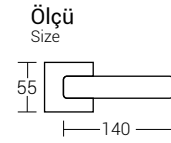

Nikel - Saten
nickel - satin
Code: A9017-2