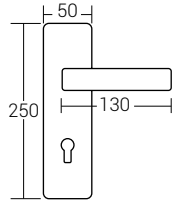

Nikel - Saten
nickel - satin
Code: A9009-1