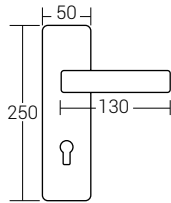

Nikel - Saten
nickel - satin
Code: A9016-1