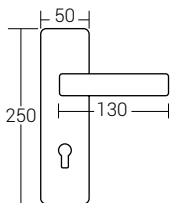

Type

Type

Room

Cyl

Wc

Kutu
Psc-Box

1 Tk

Koli
Package

20 Tk

Tip
Type

Oda

Wc

İnoks
inox

Nikel/Saten
nickel - satin

Albrifin/Saten
albrifin- satin

Mat Siyah
matte black

Siyah-Albirifin
matte black- albrifin

A8002-3