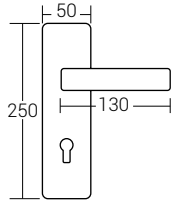

Nikel - Saten
nickel - satin
Code: A9011-1