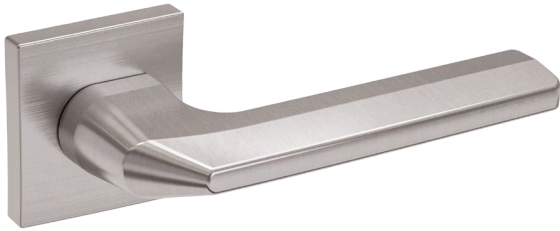

Mat Siyah
matte black

Siyah-Albirifin
matte black- albrifin

A1001-4

Nikel - Saten
nickel - satin
Code: A1002-1

Albirifin - Saten
albrifin- satin
Code: A1002-1

İnoks
inox
Code: A1002-1

Mat Siyah
matte black
Code: A1002-1