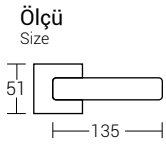

Kutu Psc-Box	Koli Package	Tip Type	İnox inox	Nikel/İnox nickel - İnox	İnox/M Alb inox-m alb	Mat Siyah matte black	M.Siyah-Alb matte black- albrifin
1 Tk	30 Tk	Oda	---	---	---	---	---
		Wc	---	---	---	---	---