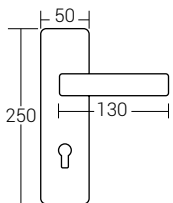

Type

Type

Room

Cyl

Wc

Kutu
Psc-Box

1 Tk

Koli
Package

20 Tk

Tip
Type

Oda

Wc

İnoks
inox

Nikel/Saten
nickel - satin

Albrifin/Saten
albrifin- satin

Mat Siyah
matte black

Siyah-Albirifin
matte black- albrifin

A8001-3