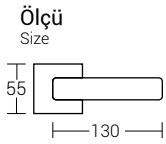

Nikel - Satin
nickel - satin
Code: A8001-1

Albirifin - Satin
albrifin- satin
Code: A8001-1

Mat Siyah
matte black
Code: A8001-1

Mat Siyah - Albirifin
matte black - albrifin
Code: A8001-1

A8001-1

Type

Type

Room

Cyl

Wc

Kutu
Psc-Box

1 Tk

Koli
Package

30 Tk

Tip
Type

Oda

Wc

İnoks
inox

Nikel/Satin
nickel - satin

Albrifin/Satin
albrifin- satin

Mat Siyah
matte black

Siyah-Albirifin
matte black- albrifin