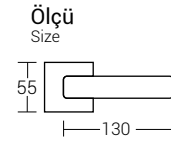

Ölçü
Size
Type
Type
Room Cyl Wc