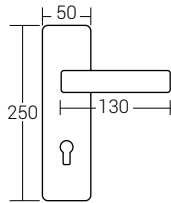

Type
Type
Room Cyl Wc