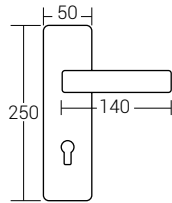

Nikel - Saten
nickel - satin
Code: A9017-1