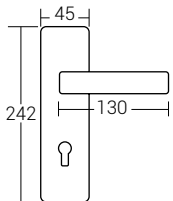

Type

Type

Room

Cyl

Wc

Kutu
Psc-Box

1 Tk

Koli
Package

20 Tk

Tip
Type

Oda

Wc

İnoks
inox

Nikel/Satin
nickel - satin

Albrifin/Satin
albrifin- satin

Mat Siyah
matte black

Siyah-Albirifin
matte black- albrifin

A8003-4