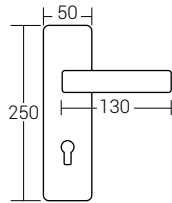

Nikel - Saten
nickel - satin
Code: A9006-1