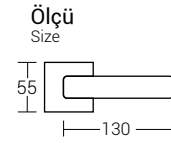

Nikel - Saten
nickel - satin
Code: A9009-2