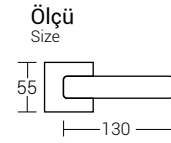

Nikel - Saten
nickel - satin
Code: A9001-2