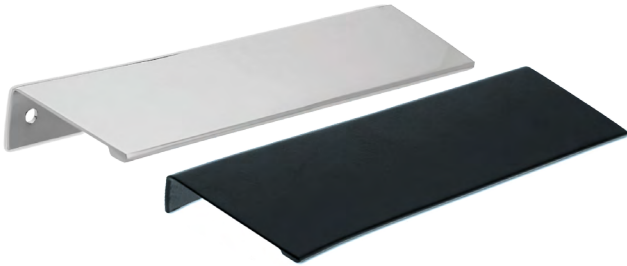

A411

Material : Alüminyum

Ölçü Size	Kutu Psc-Box	Koli Package	Krom chrome	İnoks inox	Altın gold	Mat Siyah matte black
96 mm	---	---	---	---	---	---
128 mm	---	---	---	---	---	---
160 mm	---	---	---	---	---	---
192 mm	---	---	---	---	---	---
224 mm	---	---	---	---	---	---