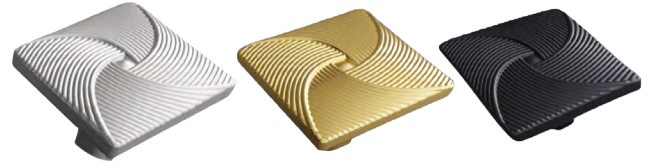

A660

Kutu Psc-Box	Koli Package	Krom chrome	İnoks inox	Altın gold	Mat Siyah matte black	Mat Krom matte chrome	Saten satin
---	---	---	---	---	---	---	---