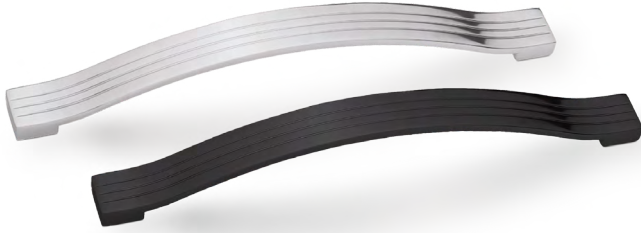

Material : Zamak/Zinc

A505

Ölçü Size	Kutu Psc-Box	Koli Package	Krom chrome	İnoks inox	Altın gold	Mat Siyah matte black
128 mm	---	---	---	---	---	---
160 mm	---	---	---	---	---	---
192 mm	---	---	---	---	---	---
224 mm	---	---	---	---	---	---