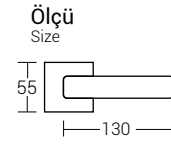

Nikel - Saten
nickel - satin
Code: A9016-2