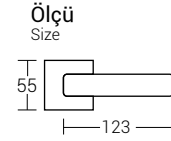

Nikel - Saten
nickel - satin
Code: A9007-2