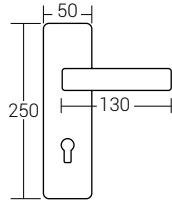

Type
Type
Room Cyl Wc