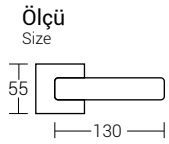

Kutu Psc-Box	Koli Package	Tip Type	İnok inox	Nikel/Satin nickel - satin	Albirifin/Satin albrifin- satin	Mat Siyah matte black	Siyah-Albirifin matte black- albrifin
1 Tk	30 Tk	Oda	---	---	---	---	---
		Wc	---	---	---	---	---