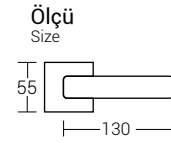

Nikel - Saten
nickel - satin
Code: A9008-2