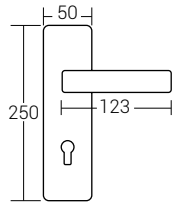

Nikel - Saten
nickel - satin
Code: A9007-1