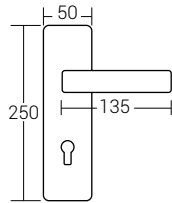

Nikel - Saten
nickel - satin
Code: A9015-1